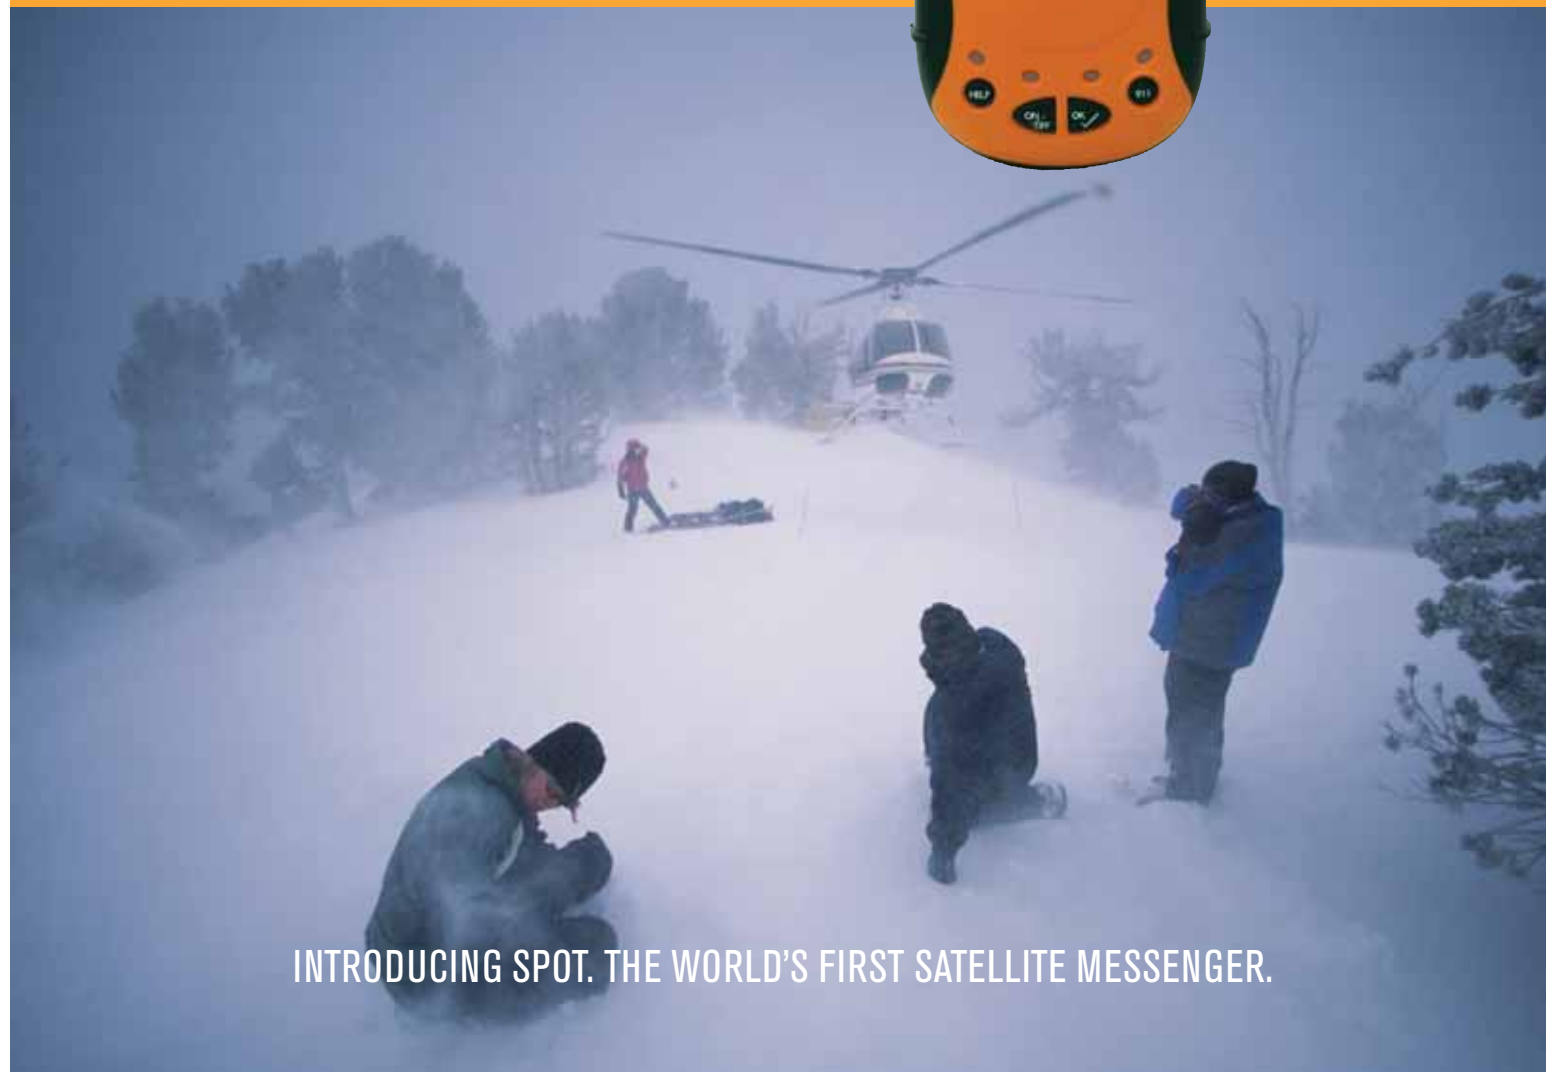

MILLIONS OF PEOPLE

**ESCAPE TO THE GREAT OUTDOORS.
UNFORTUNATELY, NOT ALL
OF THEM ESCAPE
FROM IT.**

INTRODUCING SPOT. THE WORLD'S FIRST SATELLITE MESSENGER.

LIVE TO TELL ABOUT IT™

SPOT. THE WORLD'S FIRST SATELLITE MESSENGER.

ALERT 9-1-1

Dispatch emergency responders to your exact location.

THERE IS LIFE AFTER CELL PHONE SIGNALS DIE.

Unlike a traditional GPS device which only receives a satellite signal indicating your location, SPOT utilizes dual satellite networks to receive your location as well as transmit it along with pre-programmed messages to the recipients of your choice. Backed by one of the world's leading mobile satellite companies, the SPOT satellite network is currently employed by over 50,000 governmental and industrial clients, and averages a greater than 99% message success rate. No matter where you roam, SPOT gives you a vital line of communication with friends and family when and where you want it, and emergency assistance when and where you need it.